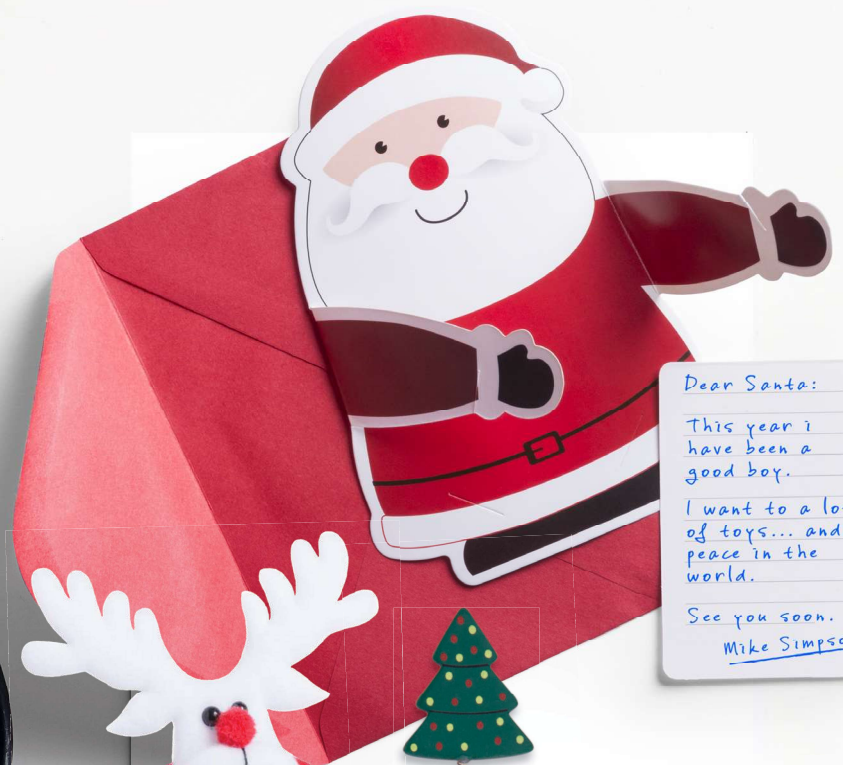

Dear Santa:
This year i
have been a
good boy.
I want to a lot
of toys... and
peace in the
world.
See you soon.
Mike Simpson